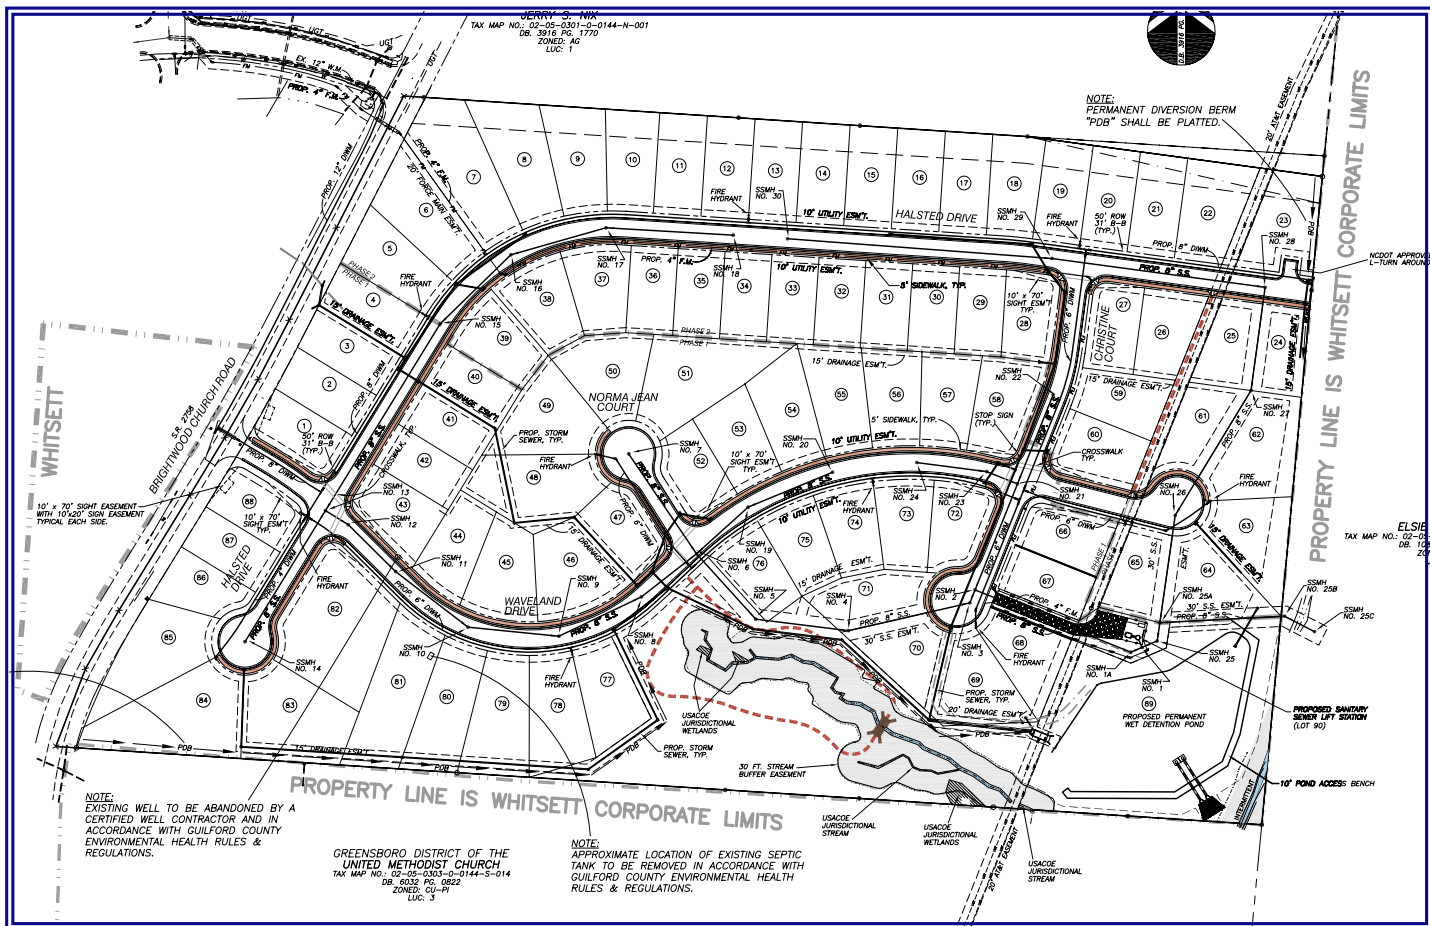

FOR SALE

Wrigley Estates

- 12,000 SF Lots
- 27 Fully Developed
- 88 Lots Total Available
- Excellent location
- Located just outside of Burlington, NC
- Right off I-40, Rock Creek Exit
- Price: \$50,000 / Lot